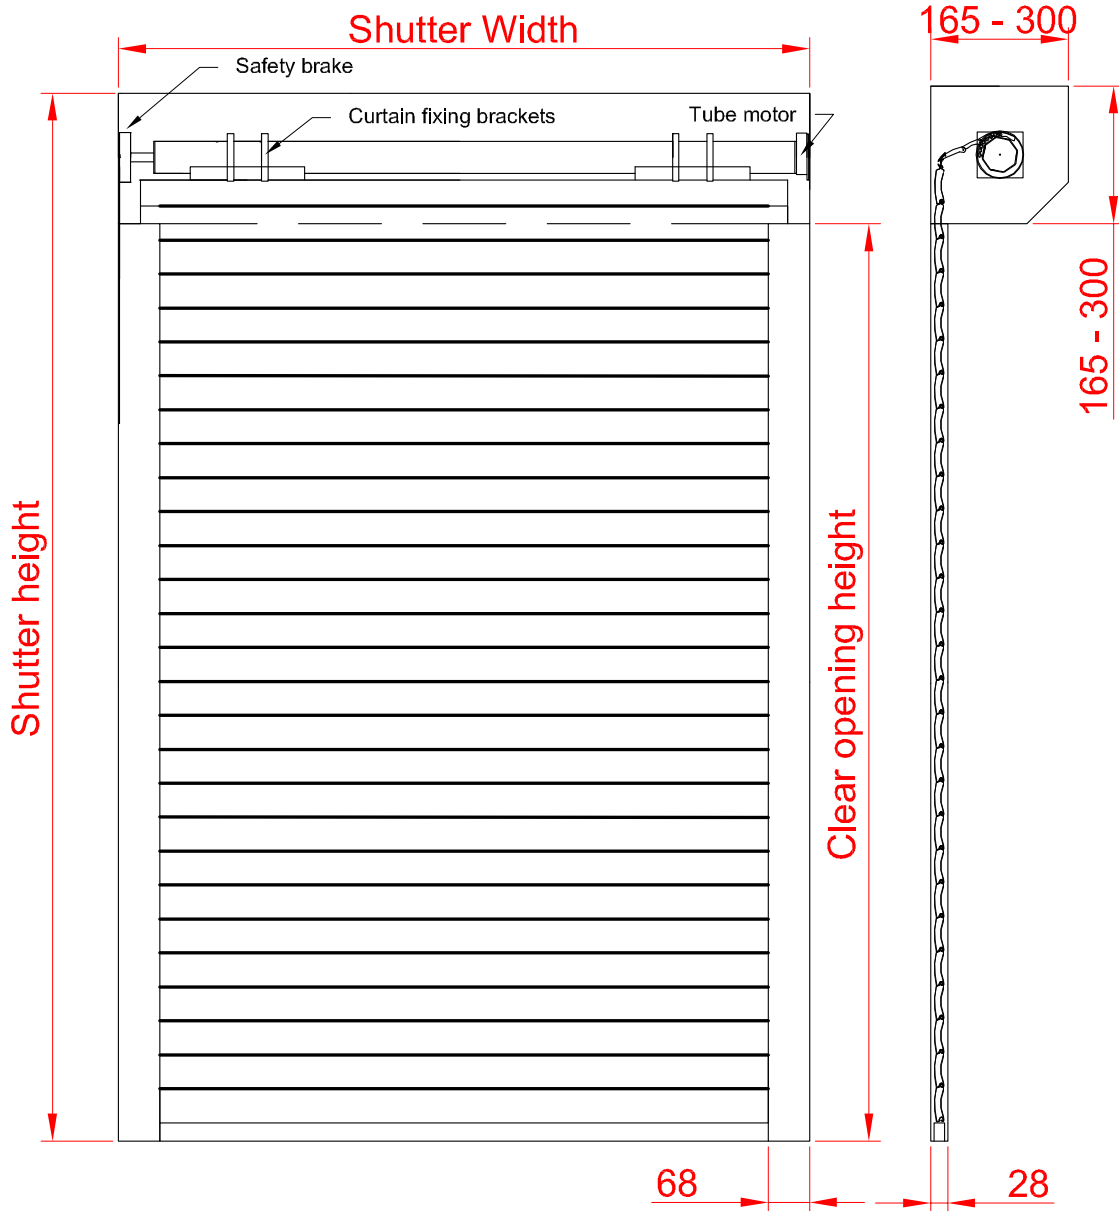

INSULATED ALUMINIUM SECURITY SHUTTER :: TECHNICAL DATASHEET 2

Suitable for medium security domestic and commercial openings up to 10m². This shutter is designed for securing smaller openings, with the minimal headroom required. The T55 is a security shutter version of the Compact roller garage door, and therefore also offers maximum flexibility over colours, powder coating and wood effect finishes.

Visible Face:	55mm
Weight per m ² :	4kg
Maximum Width:	3500mm
Maximum Area:	10m ²
Slat U-Value:	2.9 W/m ² K

ENCLOSURE

Roll-formed aluminium enclosure with pressure-moulded aluminium end plates.

Finish: White or Brown as standard. Option to powder coat any RAL / BS colour (surcharge applies).

Guide Height (mm)	Plate Size (mm)
1235	165
1520	180

2195
3200
3500

205
250
300

Plate sizes shown as a guide only and may vary.

BOTTOM SLAT

Extruded aluminium bottom slat with rubber weather seal.

GUIDE CHANNELS

FRONT FACE

FIXING DETAIL

SLAT PROFILE

GUIDE CHANNELS