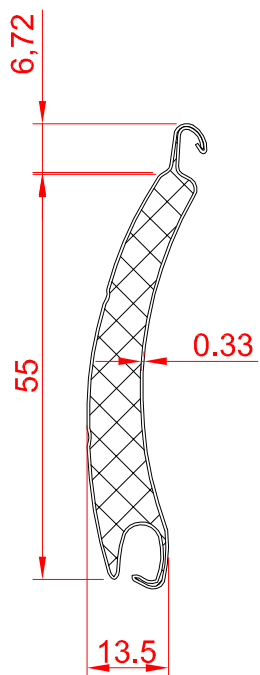

Visible Face:	55mm
Weight per m ² :	4kg
Maximum Width:	3500mm
Maximum Area:	10m ²
Slat U-Value:	2.9 W/m ² K

ENCLOSURE

Roll-formed aluminium enclosure with pressure-moulded aluminium end plates.

Finish: White or Brown as standard. Option to powder coat any RAL / BS colour (surcharge applies).

Guide Height (mm)	Plate Size (mm)
1235	165
1520	180

2195
3200
3500

205
250
300

Plate sizes shown as a guide only and may vary.

BOTTOM SLAT

Extruded aluminium bottom slat with rubber weather seal.

GUIDE CHANNELS

Extruded aluminium guide channels with brush inserts. Width of 66mm.

Finish: White or Brown as standard. Option to powder coat any RAL / BS colour (surcharge applies).

OPERATION

Electric: Tubular motor & internal rocker or external key switch as standard. Safety brake as appropriate to comply with legislation. Manual override facility & crank handle as required (surcharge applies). Numerous control option variants such as group, remote or mobile phone activation.

FRONT FACE

FIXING DETAIL

SLAT PROFILE

GUIDE CHANNELS