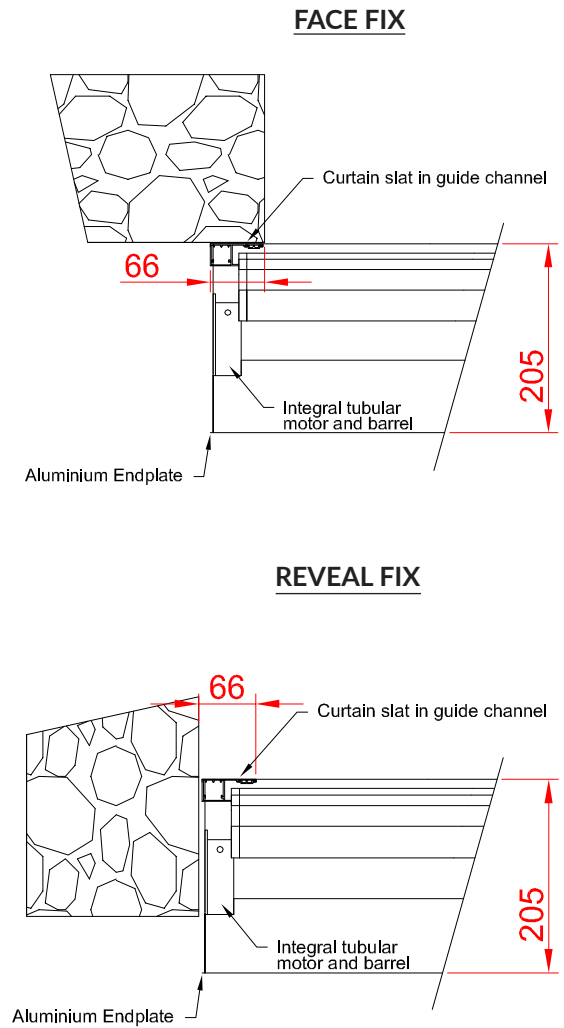

Visible Face:	55mm
Weight per m ² :	4kg
Maximum Width:	3500mm
Maximum Area:	10m ²
Slat U-Value:	2.9 W/m ² K

ENCLOSURE

Roll-formed aluminium enclosure with pressure-moulded aluminium end plates.

Finish: White or Brown as standard. Option to powder coat any RAL / BS colour (surcharge applies).

Guide Height (mm)	Plate Size (mm)
1235	165
1520	180

2195
3200
3500

205
250
300

Plate sizes shown as a guide only and may vary.

BOTTOM SLAT

Extruded aluminium bottom slat with rubber weather seal.

GUIDE CHANNELS

Note: Manual operation by spring and lock is available but not common for the T55 profile.

CE compliant to all applicable directives and standards.

T55

INSULATED ALUMINIUM SECURITY SHUTTER :: TECHNICAL DATASHEET 2

FRONT FACE

FIXING DETAIL

SLAT PROFILE

GUIDE CHANNELS